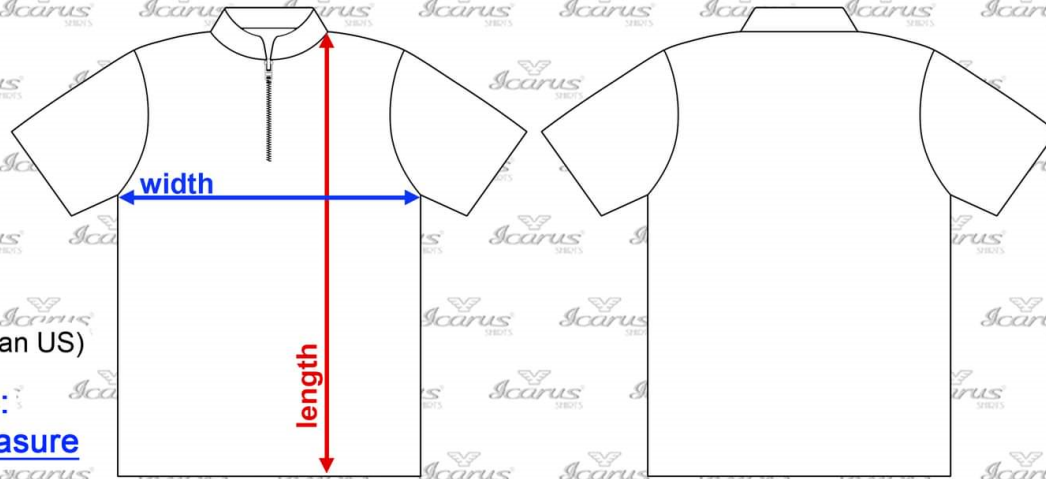

To Measure:

unit: INCHES

1. Lay your best fitting shirt on a flat surface **(INSIDE -OUT)**
2. Measure the **width** from underarm to underarm
3. Measure the **length** from highest tip of the shoulder to the hem

we carry **ASIAN SIZES** (smaller than US)

Detailed how-to-measure guide:

<http://icarusshirts.com/shirt-measure>

MEN'S	XXS	XSMALL	SMALL	MEDIUM	LARGE	XLARGE	2XLARGE	3XLARGE	4XLARGE	5XLARGE
WIDTH	17.5"	18"	19"	20"	21"	22.5"	23.5"	24.5"	25.5"	26.5"
LENGTH	25.5"	26.5"	27.5"	28.5"	30"	31"	32"	33"	34"	35"

Replacement of shirts will only be honored if there is a greater than .5" inch discrepancy between actual shirt received and the size chart.

LADIES'	XSMALL	SMALL	MEDIUM	LARGE	XLARGE	2XLARGE
WIDTH	17"	17.5"	18.5"	19"	19.5"	20"
LENGTH	23.5"	24.5"	25.5"	26.5"	27.5"	28"

KIDS'	4-YR OLD	6-YR OLD	8-YR OLD	10-YR OLD
WIDTH	15"	16"	17"	18"
LENGTH	20.5"	21.5"	22.5"	23.5"

Please take time to measure your shirt.

UPDATE: 2018 JULY

WWW.ICARUSSHIRTS.COM/SHIRT-SIZES